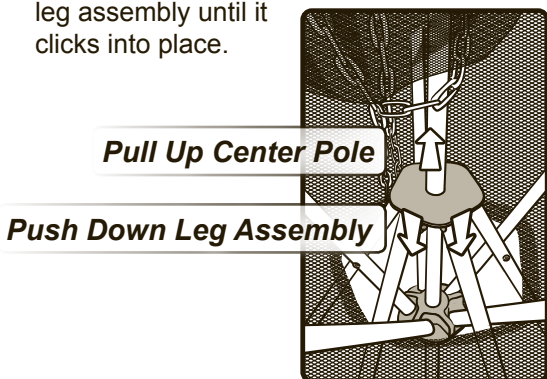

## **Set Up**

---

1. Stand up the DISCatcher Traveler® and pull the legs away from the center.
2. Lift mesh/chain and pull up the center pole while pushing down on the top of the leg assembly until it clicks into place.

## **Take Down**

---

1. Pull the release pin located under basket area.
2. Lift mesh/chain and push down on the center pole.